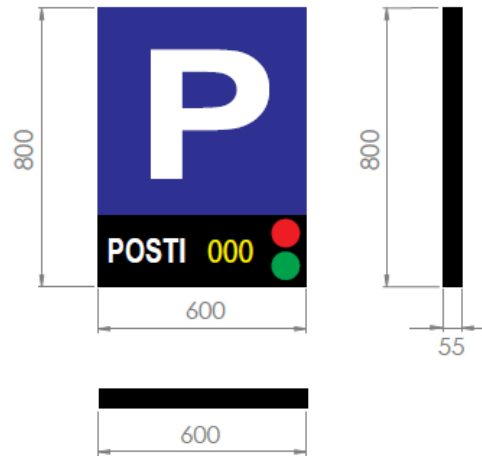

VACANT SPACES INDICATOR PANEL

Illuminated panel indicating car park space availability. Fitted with red and green traffic lights and 3 digits to indicate the number of vacant spaces. Backlit panel for night-time visibility, available in two-sided version

SPECIFICATIONS

- Power supply 230V
- Communication interface: RS 485
- LED light diameter: 80 mm